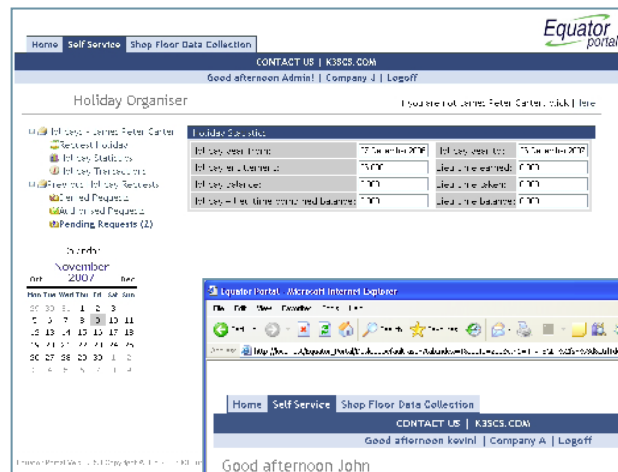

Advanced Functionality

- Employee self service
- Holiday requests with approval monitoring
- Absence requests
- Absence notification
- Overtime requests with approval monitoring
- Time clocking enquiries
- Scheduled work pattern
- Payslip queries and printing, including history
- Real time shop floor data capture, including dynamic 'scheduled jobs list'
- Real time attendance recording
- Time sheet entry
- Links to Company policy documents
- Planned training courses allowing employee application