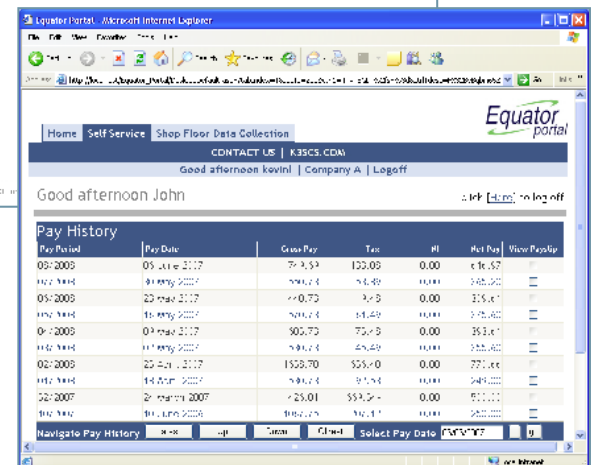

Advanced Functionality

- Employee self service
- Holiday requests with approval monitoring
- Absence requests
- Absence notification
- Overtime requests with approval monitoring
- Time clocking enquiries
- Scheduled work pattern
- Payslip queries and printing, including history
- Real time shop floor data capture, including dynamic 'scheduled jobs list'
- Real time attendance recording
- Time sheet entry
- Links to Company policy documents
- Planned training courses allowing employee application